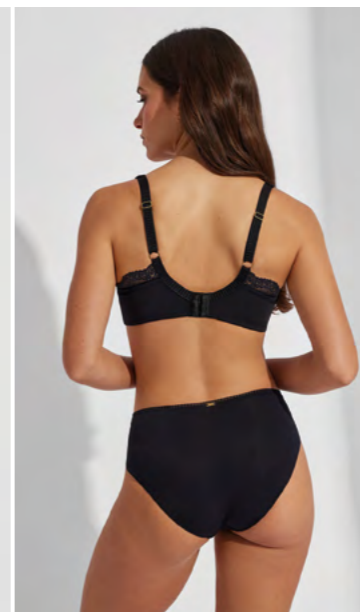

40

31110
Sujetador triangular
Triangular bra
ESP-FR US EUR
B [85-105] [32-40] [70-90]
C [85-100] [32-38] [70-85]

31104
Braga brasileira
Brazilian panty
TALLAS/SIZES: [S - XL]

31111
Sujetador de capacidad
Big size bra.
ESP-FR US EUR
B [90-110] [34-42] [75-95]
C [90-110] [34-42] [75-95]
D [90-105] [34-40] [75-90]
E [90-100] [34-38] [75-85]

31104
Braga brasileira
Brazilian panty
TALLAS/SIZES: [S - XL]

31112
Sujetador de gran capacidad
Unpadded full cup bra
ESP-FR US EUR
C [90-115] [34-44] [75-100]
D [90-110] [34-42] [75-95]
E [90-105] [34-40] [75-90]
F [90-100] [34-38] [75-85]
G [90-95] [34-36] [75-80]

31103
Braga alta clásica
Classic panty
TALLAS/SIZES: [M - 2XL]

31113
Sujetador push-up
Push-up bra
ESP-FR US EUR
B [85-100] [32-38] [70-85]
C [85-95] [32-36] [70-80]